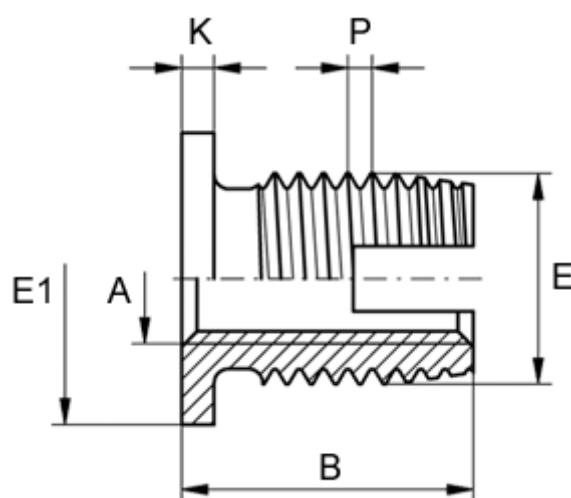

Article number: 12302100050800  
Description: KLEE-coil 302 100 050.800  
M5 Brass

## Measures

Female thread A	= M5
Flange diameter E1	= 11
Flange height	= 1.0
Length B	= 11
Male thread E	= 8.0
Min hole depth blind hole	= 12
Thread pitch P	= 1.00
Type	= 302 100 050 ...